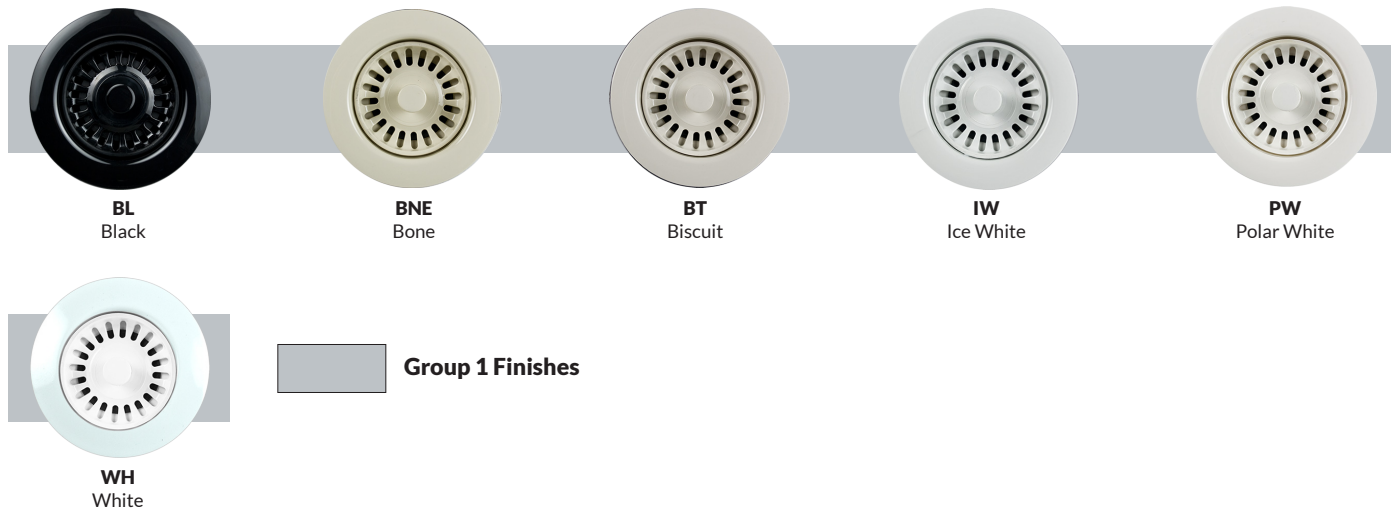

Decorative Metal Finishes

Molded Plastic Finishes